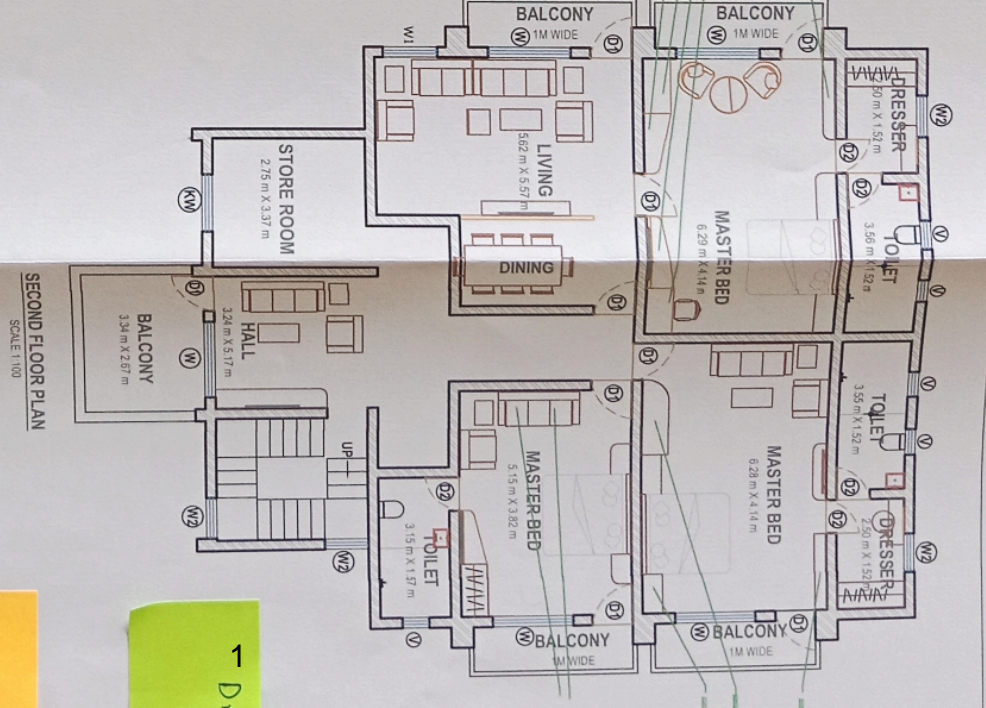

PROPOSED DEVELOPMENT OF
GUEST HOUSE.
AT - SATARA.

→ Drawing

studio architects

DESIGNED BY	PAVANI	CHECKED BY	DATE
MPC	ROHINI	MPC	07/06/2023
			07:35A