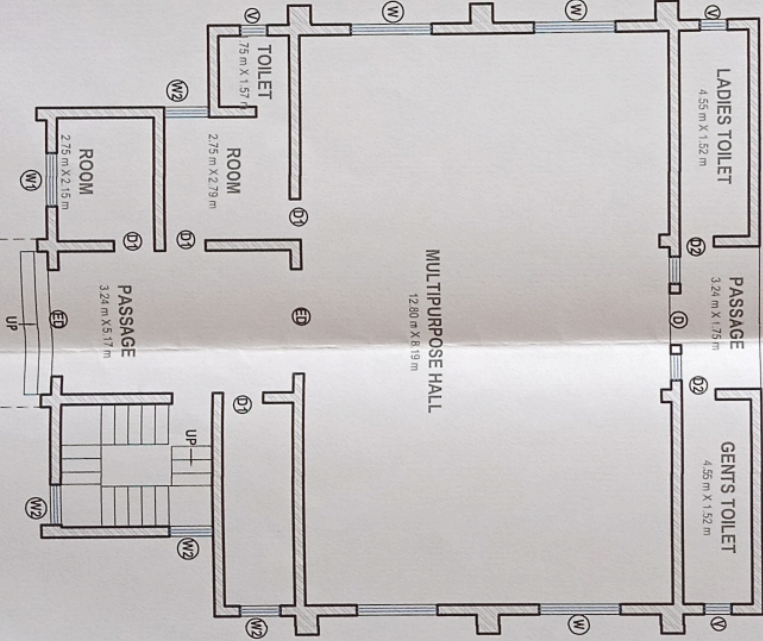

PROPOSED DEVELOPMENT OF
GUEST HOUSE.
AT - SATARA.

→ Drawing

studio architects

DESIGNED BY	PAVANI	CHECKED BY	DATE
MPC	ROHINI	MPC	07/06/2023
			07:35A