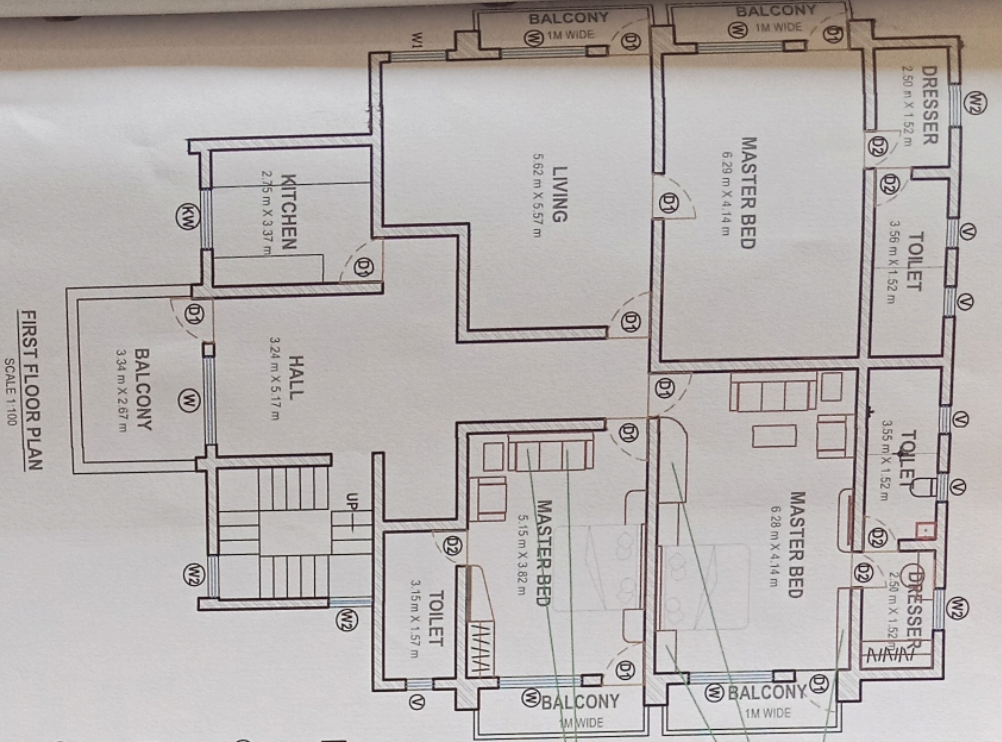

PROPOSED DEVELOPMENT OF
GUEST HOUSE.
AT - SATARA.

→ Drawing

studio architects

DESIGNED BY	PAVANI	CHECKED BY	DATE
MPC	ROHINI	MPC	07/06/2023
			07:35A